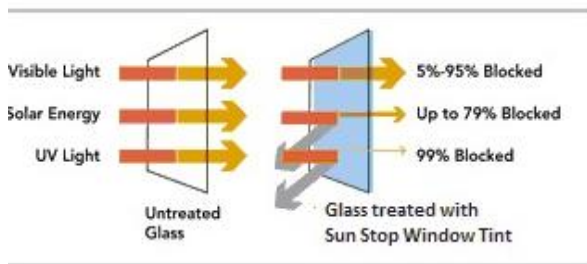

... the facts :

Solar Protection

... sun stop window tint blocks harmful rays while letting visible light through.