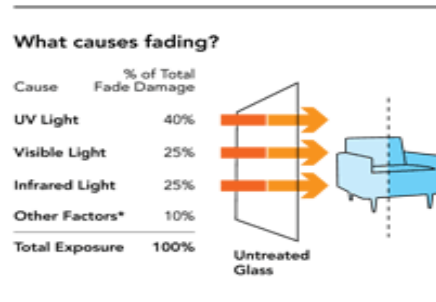

## ... the facts :

### Solar Protection

... sun stop window tint blocks harmful rays while letting visible light through.

Practically invisible when installed onto glass, Stop Window Tint rejects high levels of heat - offering you strong protection against bothersome glare, uncomfortable hot spots and uneven temperature fluctuations. You'll feel an immediate difference upon installation.

### Fading

... sun stop window tint blocks harmful rays

The sun's ultra violet radiation, heat and light cause fading and deterioration of fabrics, carpets furnishings, storefront displays and other interior items. All Sun Stop Window Tint films reject up to 99 % of harmful ultraviolet radiation and varying amounts of heat and light. This dramatically reduce damage to your interiors and furnishings keeping them in like-new condition longer.