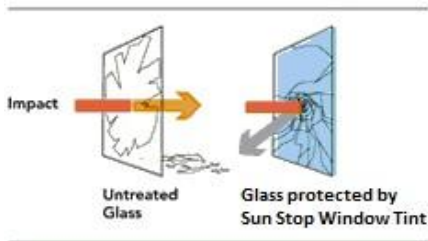

### Solar Protection

... sun stop window tint blocks harmful rays while letting visible light through.

Practically invisible when installed onto glass, Stop Window Tint rejects high levels of heat - offering you strong protection against bothersome glare, uncomfortable hot spots and uneven temperature fluctuations. You'll feel an immediate difference upon installation.

### Fading

... sun stop window tint blocks harmful rays

The sun's ultra violet radiation, heat and light cause fading and deterioration of fabrics, carpets furnishings, storefront displays and other interior items. All Sun Stop Window Tint films reject up to 99 % of harmful ultraviolet radiation and varying amounts of heat and light. This dramatically reduce damage to your interiors and furnishings keeping them in like-new condition longer.

## **Safety**

**... sun stop window tint keep shattered glass intact and protect occupants**

Anything from a stray golf ball to a violent storm can send shards of glass flying, subjecting people and property to serious damage, injury or worse. Sun Stop Window Tint keep dangerous shards together on impact, whether due to accidents, severe weather, attempted break ins, or vandalism.